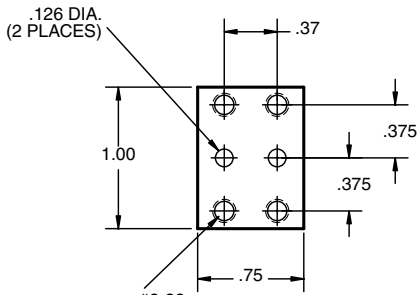

Tuff Parallel Motion Gripper

BT-1P

TECHNICAL DATA

Weight	.8 lbs
Weight (BT-1P-A)	1 lb
Max Rec. Load	12 lbs

BT-1P

BT-1P-A

BT-1P-A Jaw