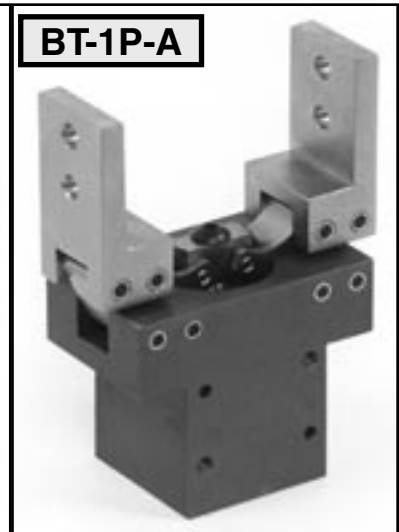

Tuff Parallel Motion Gripper

BT-1P

TECHNICAL DATA

Weight	.8 lbs
Weight (BT-1P-A)	1 lb
Max Rec. Load	12 lbs

BT-1P

BT-1P-A

BT-1P-A Jaw