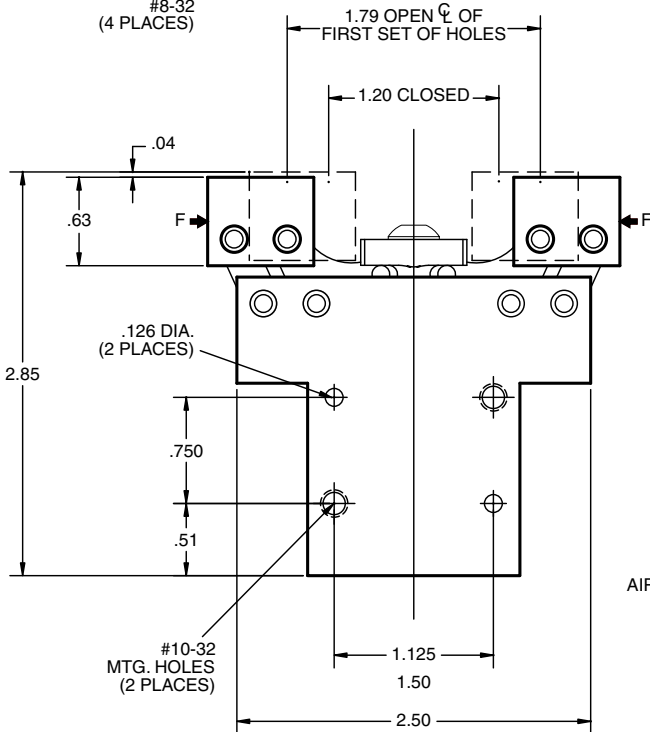

Tuff Parallel Motion Gripper

BT-1P

TECHNICAL DATA

Weight	.8 lbs
Weight (BT-1P-A)	1 lb
Max Rec. Load	12 lbs

BT-1P

BT-1P-A

BT-1P-A Jaw