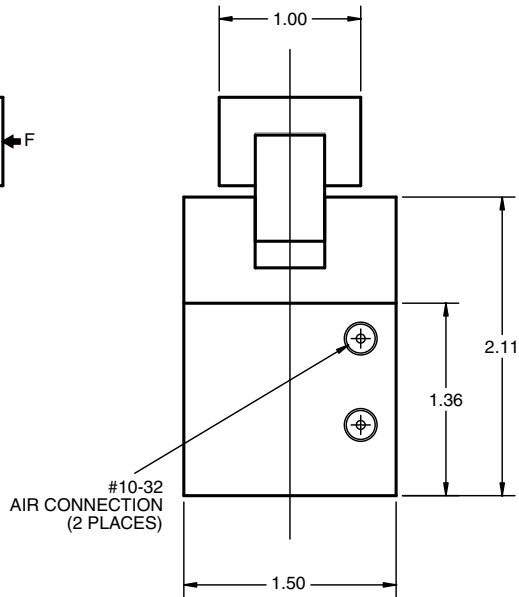

Tuff Parallel Motion Gripper

BT-1P

TECHNICAL DATA

Weight	.8 lbs
Weight (BT-1P-A)	1 lb
Max Rec. Load	12 lbs

BT-1P

BT-1P-A

BT-1P-A Jaw